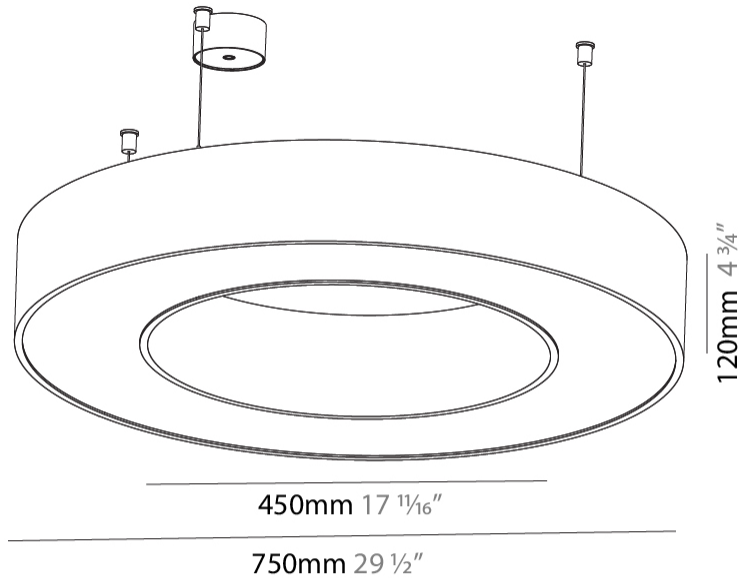

GENERAL

Series: Glorious
Subseries: Glorious
Brand: Prolicht
Division: Architectural
Mounting Type: Suspension
Mounting Location: Ceiling
Subcategory: Ambient

PHYSICAL

Shape: Round
Diameter (mm): 750
Diameter (in): 29 1/2
Height (mm): 120
Height (in): 4 3/4
Max. Overall Height (mm): 2120
Max. Overall Height (in): 83 7/16
Light Distribution: Direct
Weight (kg): 7.062
Weight (lbs): 15.56
Diffuser: [PMMA - Opal or Micro-Prism](#)
Fixture Finish: [SSR / BKV / CWI / CRY / HAB / UFT / ITA / RUA / FTG / MYG / LOD / PUS / FRO / FUP / KIA / POP / BLS / SPG / MEY / GOH / GUM / CHC / COM / ABZ / JAG / OBR / MOS / ROR](#)
Fixture Material: Aluminum

ELECTRICAL

Lamp Type: LED (Zhaga Standard)
Input Wattage (W): 30
Total Output Wattage (W): 24 / 19.2 (3500K)
Dimming: [Non-Dimming / Phase Dimming (120Vac only) / 0-10V Dimming](#)
Driver Included: Yes
Driver Location: Integrated
Driver Type: Constant Current
Driver Class: Class 2
Input Voltage (V): 120 - 277
Constant Current (MA): 350 / 600 (3500K)

LED

Color Temperature (°K): [3000 / 3500 / 4000](#)
Max. Delivered Lumen (lm): 2770 / 2862 / 2920
CRI: >80 CRI
Efficiency (%): 65
Lamp Life (hrs): 50000

OPTICAL

RATINGS AND CERTIFICATIONS

Certified By: Certified for North American Standards
IP rating: IP20